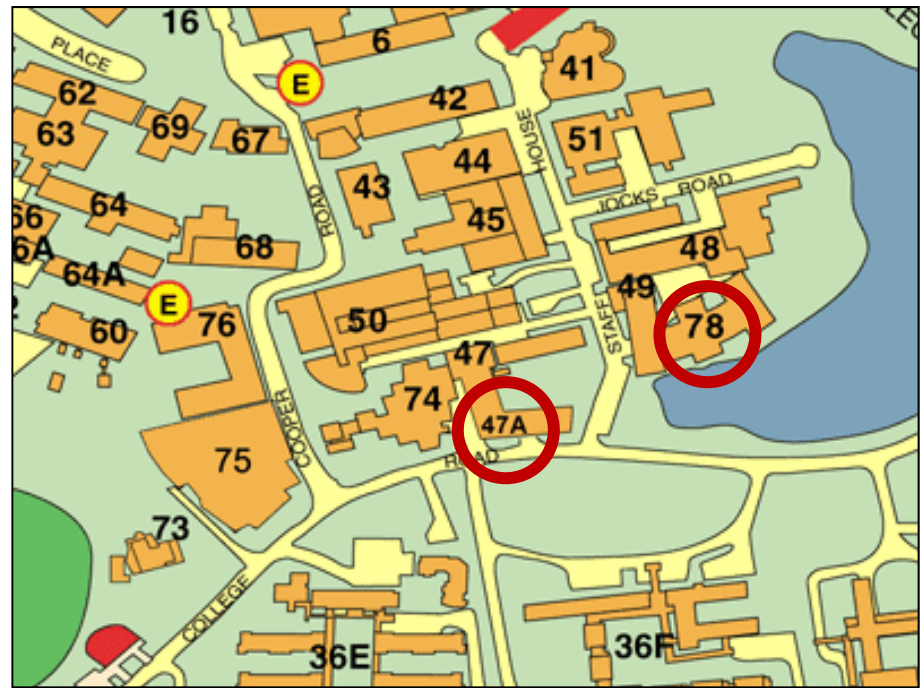

Welcome to ITEE Innovation Expo 2009

Examine some of UQ's most innovative ideas and research projects from our final year Information Technology, Electrical Engineering and Multimedia Design students – all in one afternoon.

While you're here, you can discover projects which range from unmanned aerial vehicles to vision tests based on brainwaves!

Please refer to the St Lucia campus map to assist you with your journey around the ITEE precinct. Just follow the signs when you arrive at each building.

Our students have been working on these projects for many months and are more than happy to answer any questions you may have. You are welcome to test their knowledge and challenge them!

Thank you for taking the time to experience the ITEE Innovation Expo 2009. For more information visit innovexpo.itee.uq.edu.au/2009/